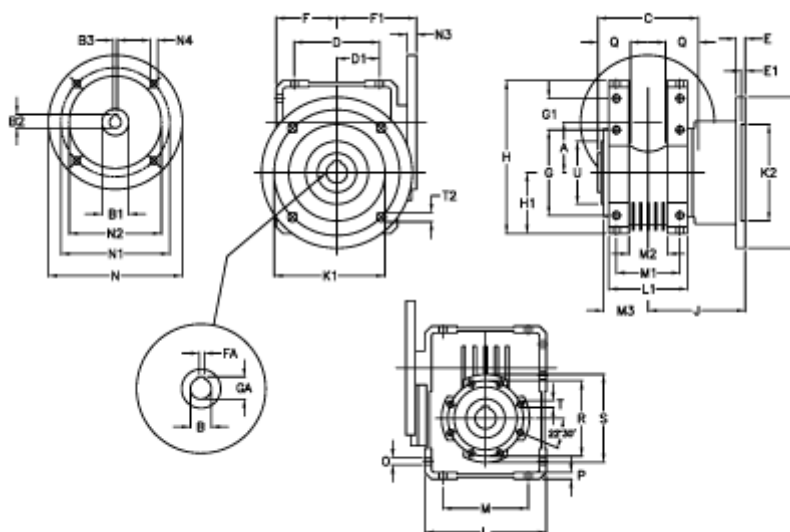

Article number: 392206302442616

Description: Worm Gear with Torque Limiter
W63 L1-UF-24-P71B14

Measures

A = 62.17	E = 11	H = 182.5	M = 102	N4 = 6,5	U = 75
B = 25	E1 = 5	H1 = 72.5	M1 = 76	O = 9.0	
B1 E7 = 14	F = 73	J = 116.0	M2 = 46	P = 8	
B2 = 16.3	F1 = 95	K = 180	M3 = 53	Q = 35	
B3 H9 = 5	FA = 8	K1 = 150	N = 105	R = 90	
C = 120	G = 102	K2 = 115	N1 = 85	S = 105	
D = 102.0	G1 = 37.5	L = 145	N2 = 70	T = M8x14	
D1 = 51.0	GA = 28.3	L1 = 94	N3 = 11.0	T2 = 11.0	